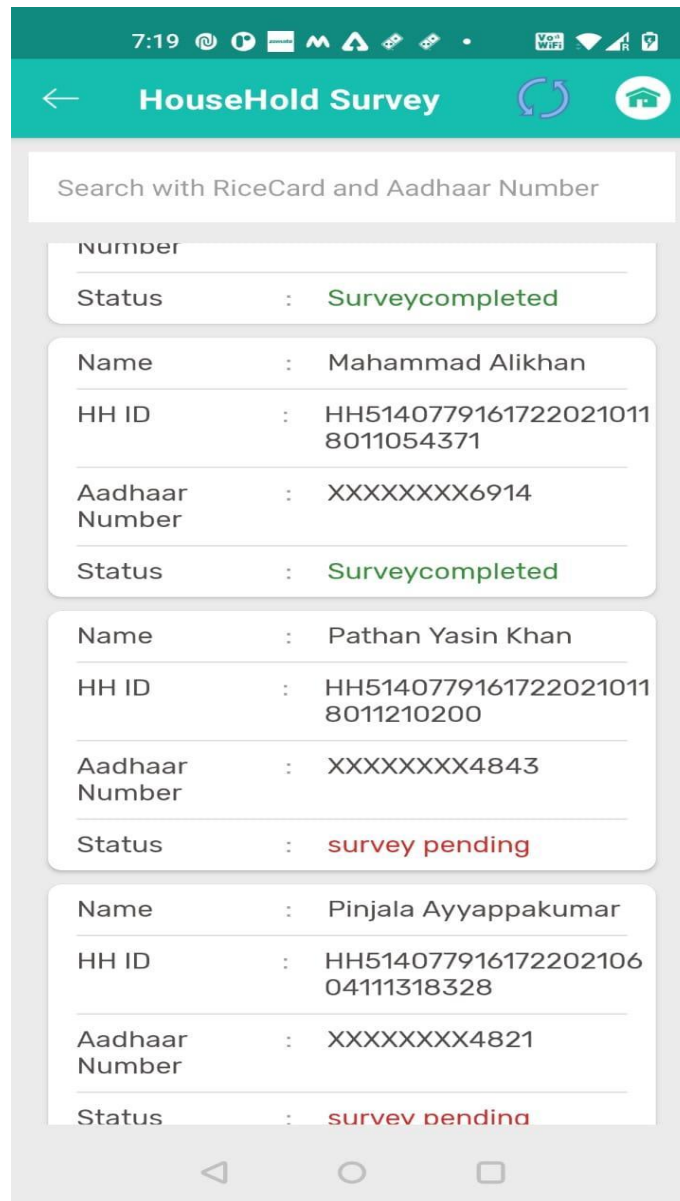

# **GSWS Volunteer mobile application – V 5.37**

User Manual

Citizen caste mapping – Mobile application

Install the GSWS Volunteer app version 5.37 from Play Store

- Once installation done, open the app in the mobile.
- Enter the login credentials of Volunteer to proceed

## Login Screen

- After entering the credentials, click on Login button to login
- Asking bio metric to login to the screen

- Select the Service and Delivery tab,

- After click on Service and Delivery, we can this screen below
- Click on the Resurvey household Mapping

- Volunteer can be able to see the Household list
- Select the household family and click on the family.

- Family details will show like below screen, and select the Religion, caste, and Sub-cast
- Click the submit button to save the Household survey and completed household survey for this family